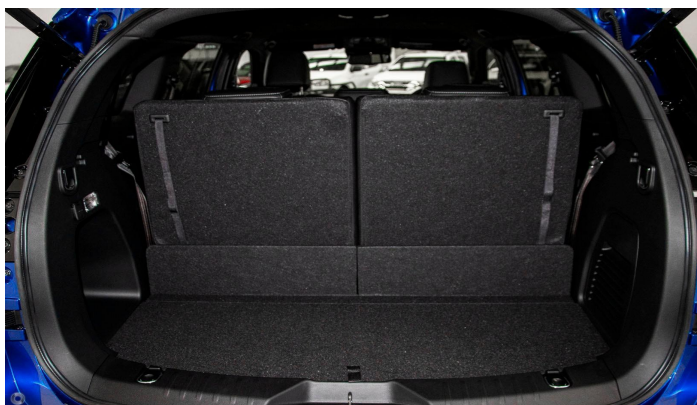

2026 Isuzu MU-X LS-T SUV

$68,888*

Kilometres	299
Body	SUV
Colour	Neptune Blue
Transmission	6 Speed Sports Automatic
Fuel Type	Diesel
Engine	4 Cylinder
Driveline	4X4 Dual Range
Induction	Turbo Intercooled
ANCAP Rating	★★★★★
Fuel Efficiency	7.6 L/100km
CO²	200.0 g/km
VIN	MPAUCS40GST016374
Stock Number	I50811366
Reg Plate	XF327B

Vehicle Location

To learn more or book a test drive
scan below QR CODE

Jarvis Barossa
50-52 Murray Street
Tanunda, SA 5352
Phone: [1800 15 55 88](tel:1800155588)
Email: info@jarviscars.com.au
Website: <https://www.jarvisbarossa.com.au>